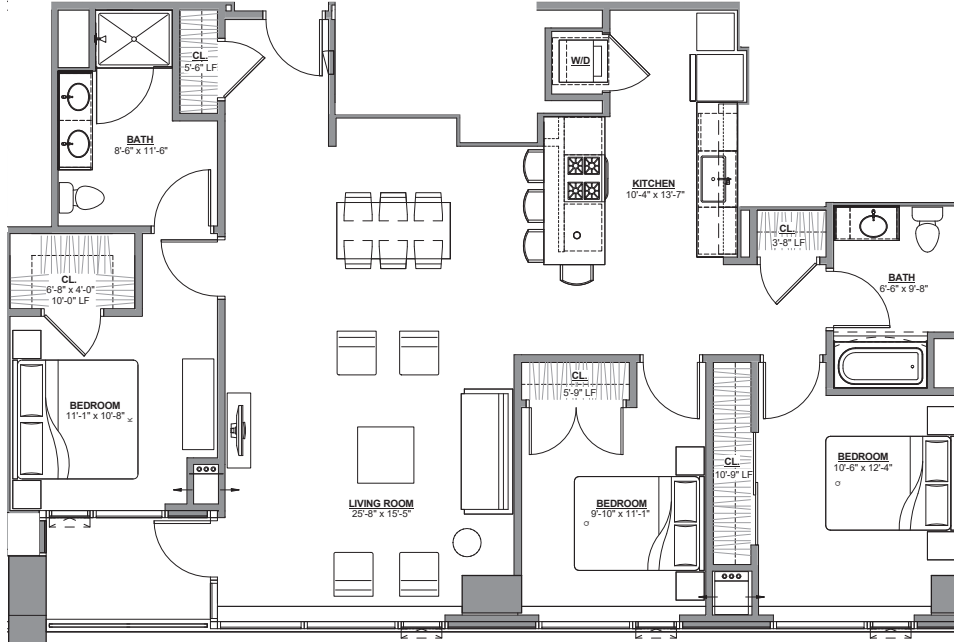

THE
SINCLAIR
 GOLD COAST

Unit F8

3 Bedroom / 1 Bath
 1445 sq ft
 South Views

Unit Number: _____
 Availability Date: _____
 Price: _____

THE SINCLAIR | 1201 N. LASALLE
 SINCLAIRAPTS.COM

managed by
BOZZUTO