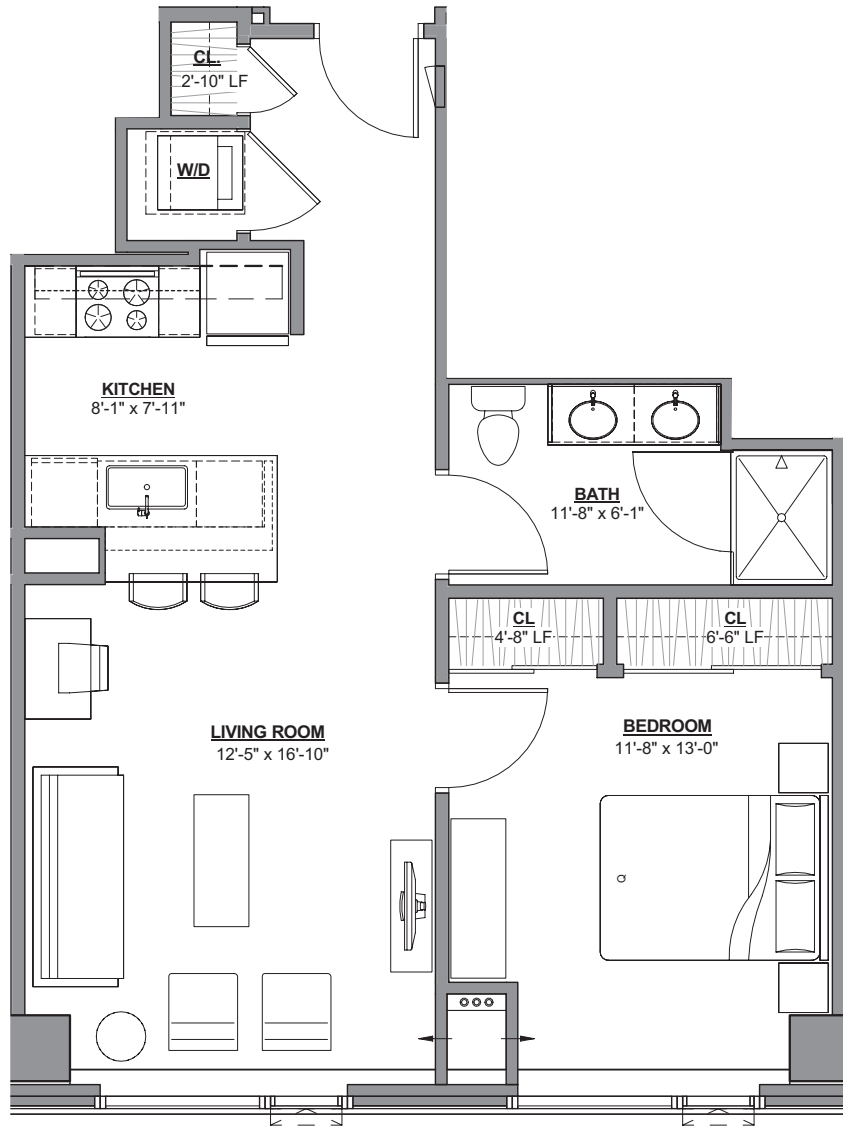

THE
SINCLAIR
 GOLD COAST

Unit C6

Jr. 1 Bedroom / 1 Bath
 740 sq ft
 South Views

Unit Number: _____
 Availability Date: _____
 Price: _____

THE SINCLAIR | 1201 N. LASALLE
 SINCLAIRAPTS.COM

managed by
BOZZUTO