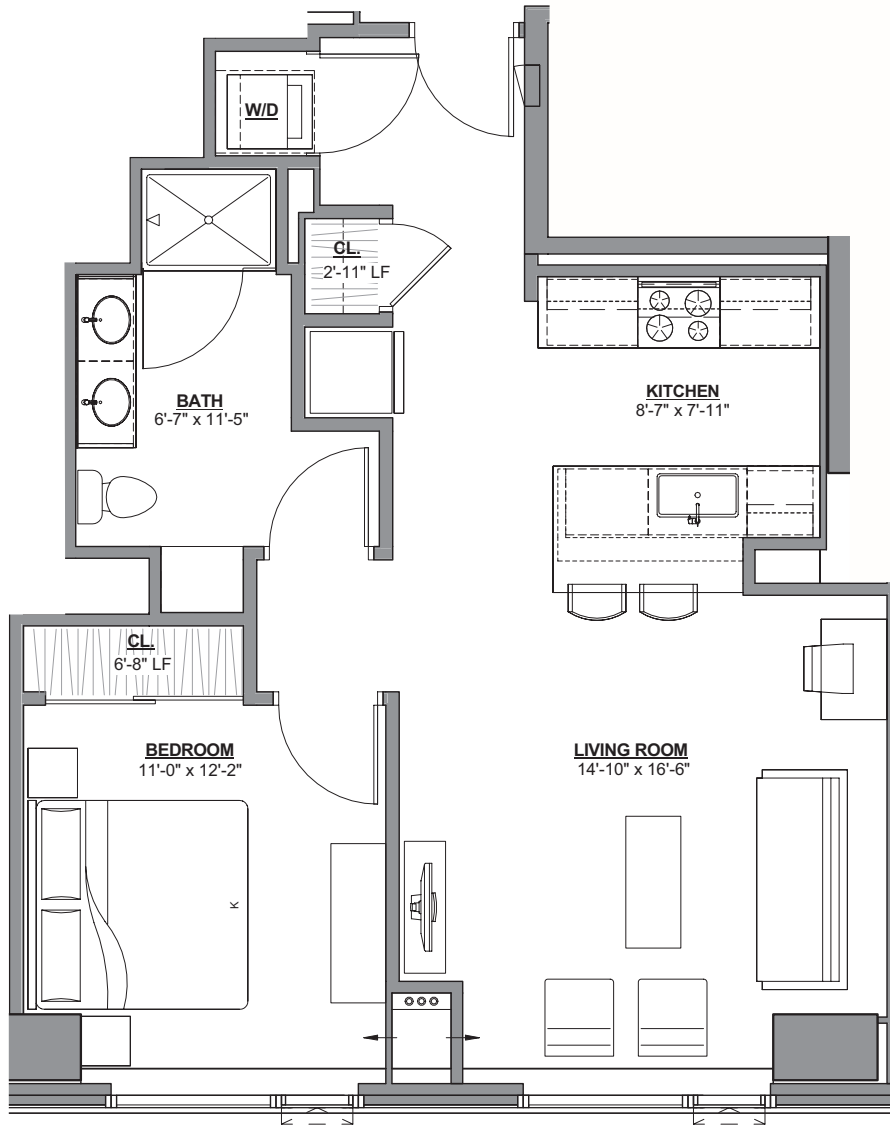

THE
SINCLAIR
 GOLD COAST

Unit C4

1 Bedroom / 1 Bath
 760 sq ft
 South Views

Unit Number: _____
 Availability Date: _____
 Price: _____

THE SINCLAIR | 1201 N. LASALLE
 SINCLAIRAPTS.COM

managed by
BOZZUTO