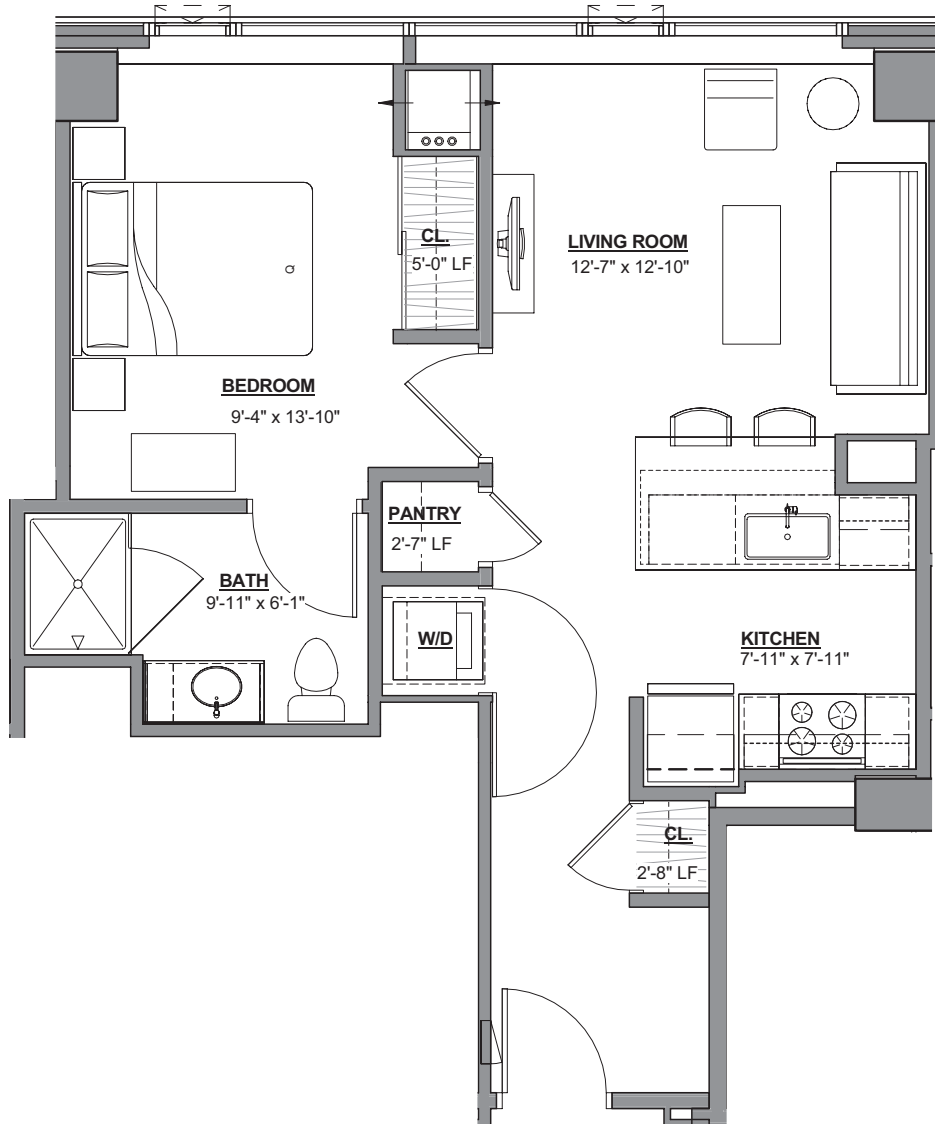

THE
SINCLAIR
 GOLD COAST

Unit B2

Convertible / 1 Bath
 625 sq ft
 North Views

Unit Number: _____
 Availability Date: _____
 Price: _____

THE SINCLAIR | 1201 N. LASALLE
 SINCLAIRAPTS.COM

managed by
BOZZUTO